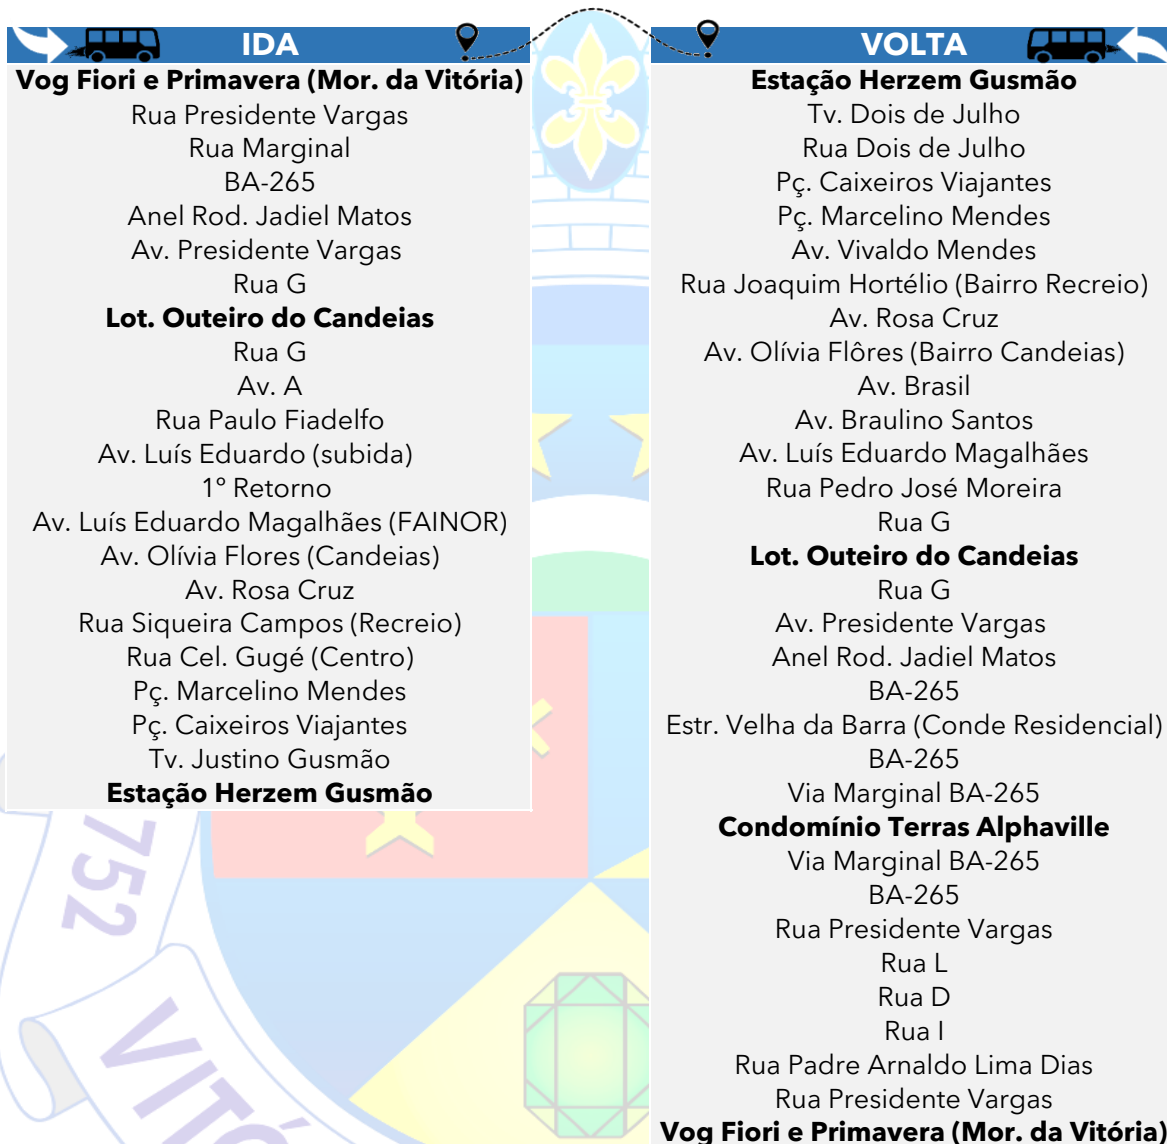

PREFEITURA MUNICIPAL DE VITÓRIA DA CONQUISTA
SECRETARIA DE MOBILIDADE URBANA
COORDENAÇÃO DE TRANSPORTE PÚBLICO

R61 - PRIMAVERA - CENTRO

PRIMAVERA | CENTRO				PRIMAVERA | CENTRO				PRIMAVERA | CENTRO		
QUADRO VIGENTE NOS DIAS ÚTEIS				QUADRO VIGENTE AOS SÁBADOS				QUADRO VIGENTE AOS DOMINGOS E FERIADOS		
Tabela	Alphaville	Primavera	Centro	Tabela	Alphaville	Primavera	Centro	Tabela	Primavera	Centro
2	---	05:41	06:22	1	---	05:40	06:21	1	06:00	06:40
3	---	06:09	06:50	2	---	06:08	06:49	1	07:20	08:00
1	---	06:37	07:18	3	---	06:36	07:17	1	08:40	09:10
2	07:05	07:16	REC.	1	---	07:04	07:45	1	09:50	10:20
3	---	07:33	08:14	2	07:32	07:43	REC.	1	11:00	11:30
1	---	08:01	08:42	3	---	08:00	08:41	1	12:10	12:50
3	---	08:57	09:38	1	---	08:28	09:09	1	13:30	14:10
1	---	09:25	10:06	3	---	09:24	10:05	1	14:50	15:20
2	---	---	10:34	1	---	09:52	10:33	1	16:00	16:30
3	---	10:21	11:02	2	---	---	11:01	1	17:10	17:40
1	---	10:49	11:30	3	---	10:48	11:29	1	18:20	18:50
2	11:17	11:28	12:09	1	---	11:16	11:57	1	19:30	20:10
3	---	11:45	12:26	2	---	11:44	12:25	1	20:50	21:20
1	---	12:13	12:54	3	---	12:12	12:53	1	22:00	22:30
2	---	12:52	REC.	1	---	12:40	13:21	1	REC.	---
3	---	13:09	13:50	2	13:08	13:19	REC.			
1	---	13:37	14:18	3	---	13:36	14:17			
3	---	14:33	15:14	1	---	14:04	14:45			
1	---	15:01	15:42	3	---	REC.	---			
2	---	---	16:10	1	---	15:28	16:09			
3	15:57	16:08	16:49	1	---	16:52	17:33			
1	---	16:25	17:06	1	---	18:16	18:57			
2	---	16:53	17:34	1	---	19:40	20:21			
3	---	17:21	18:02	1	---	21:04	21:45			
1	---	17:49	18:30	1	---	22:15	22:45			
2	---	18:17	REC.	1	---	REC.	---			
3	---	18:45	19:26							
1	---	19:13	19:54							
3	---	20:09	REC.							
1	---	20:37	21:18							
1	---	21:53	22:34							
1	---	23:04	23:34							
1	---	REC.	---							

Horários em destaque, atende o Loteamento Outeiro do Candeias.

Última atualização: 29/09/2023

Centro Cultural Glauber Rocha
Av. Brumado, S/N - PZO - Prefeitura da Zona Oeste
Ouvidoria: (77) 99941-3527

PREFEITURA MUNICIPAL DE VITÓRIA DA CONQUISTA
SECRETARIA DE MOBILIDADE URBANA
COORDENAÇÃO DE TRANSPORTE PÚBLICO

ITINERÁRIO DESCRITIVO

Última atualização: 29/09/2023

Centro Cultural Glauber Rocha
Av. Brumado, S/N - PZO - Prefeitura da Zona Oeste
Ouvidoria: (77) 99941-3527