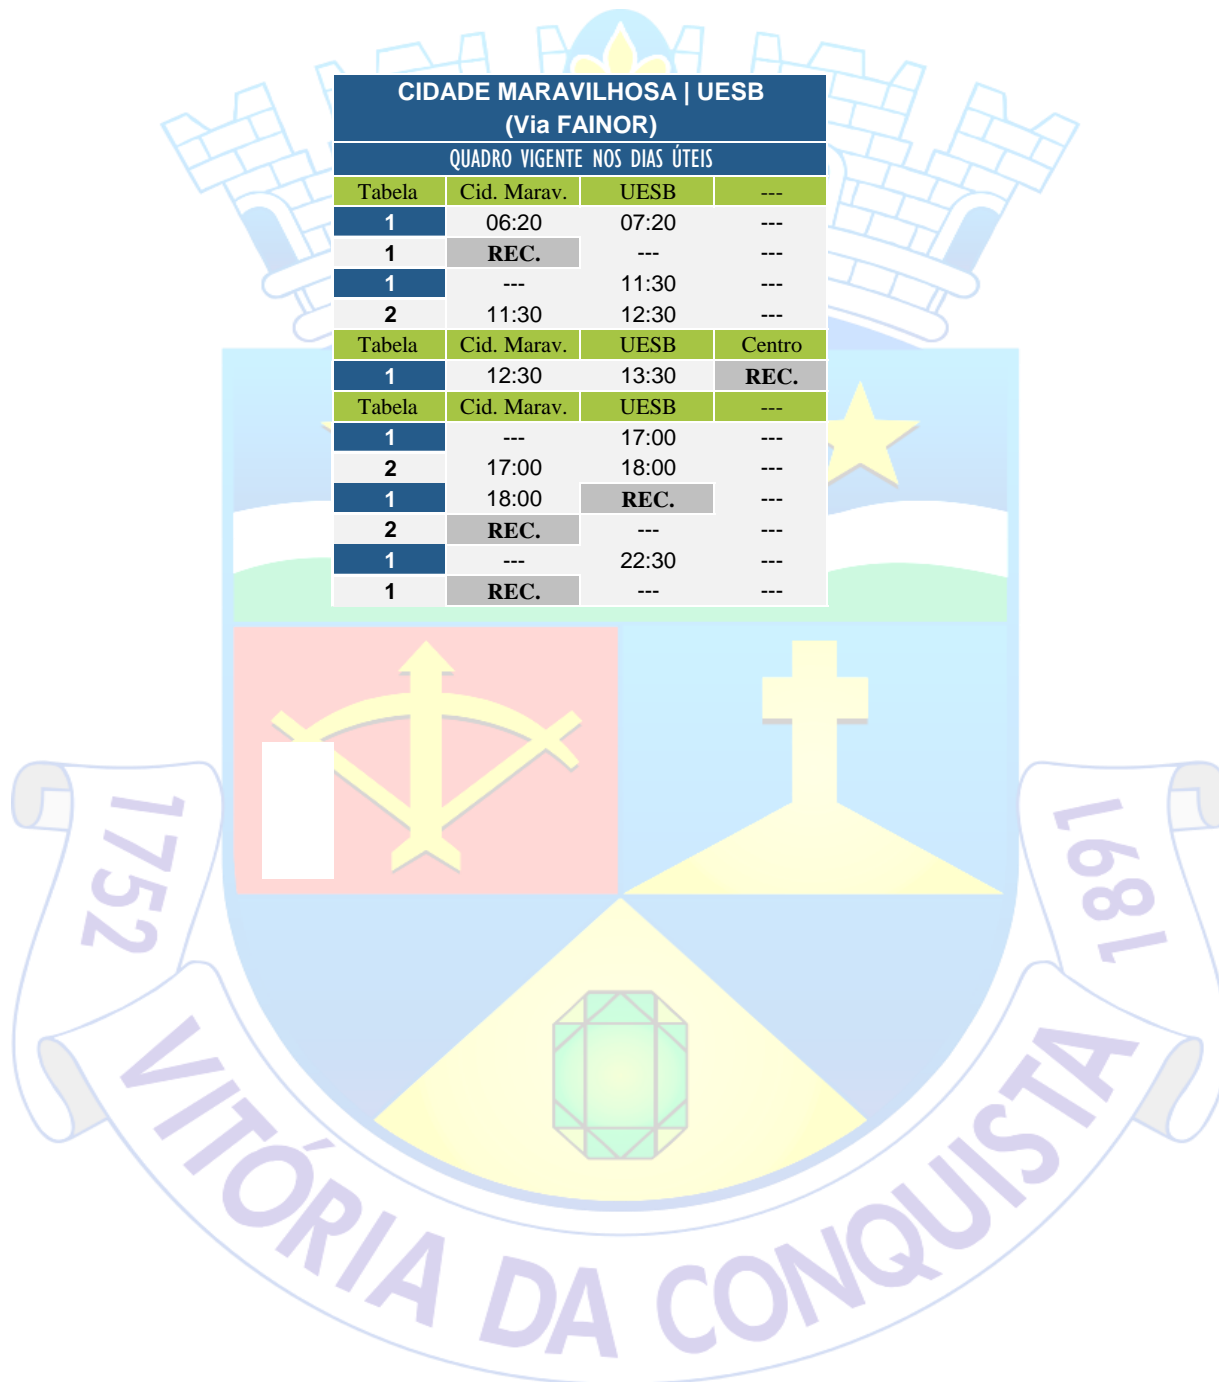

QUADRO DE HORÁRIOS

LINHA - P51

OUVIDORIA PRATIQUE ÔNIBUS

(77) 9 9941-3527

CIDADE MARAVILHOSA UESB (Via FAINOR)			
QUADRO VIGENTE NOS DIAS ÚTEIS			
Tabela	Cid. Marav.	UESB	---
1	06:20	07:20	---
1	REC.	---	---
1	---	11:30	---
2	11:30	12:30	---
Tabela	Cid. Marav.	UESB	Centro
1	12:30	13:30	REC.
Tabela	Cid. Marav.	UESB	---
1	---	17:00	---
2	17:00	18:00	---
1	18:00	REC.	---
2	REC.	---	---
1	---	22:30	---
1	REC.	---	---