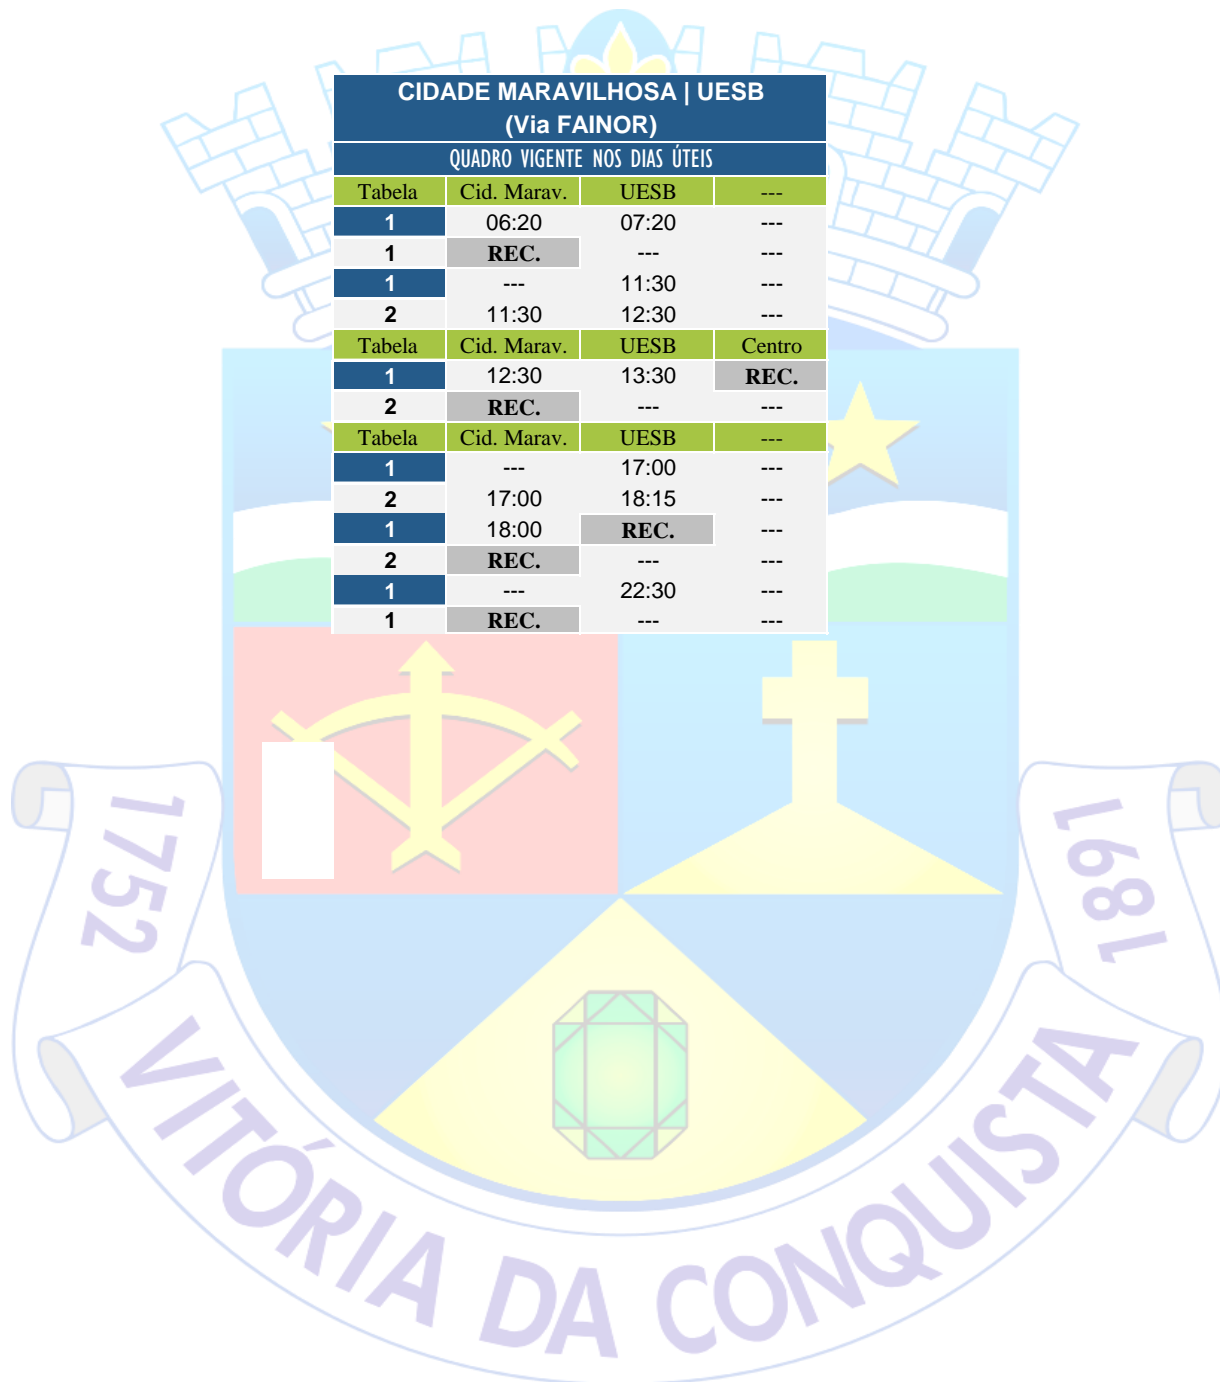

QUADRO DE HORÁRIOS

LINHA - P51

OUVIDORIA PRATIQUE ÔNIBUS

(77) 9 9941-3527

CIDADE MARAVILHOSA UESB (Via FAINOR)			
QUADRO VIGENTE NOS DIAS ÚTEIS			
Tabela	Cid. Marav.	UESB	---
1	06:20	07:20	---
1	REC.	---	---
1	---	11:30	---
2	11:30	12:30	---
Tabela	Cid. Marav.	UESB	Centro
1	12:30	13:30	REC.
2	REC.	---	---
Tabela	Cid. Marav.	UESB	---
1	---	17:00	---
2	17:00	18:15	---
1	18:00	REC.	---
2	REC.	---	---
1	---	22:30	---
1	REC.	---	---